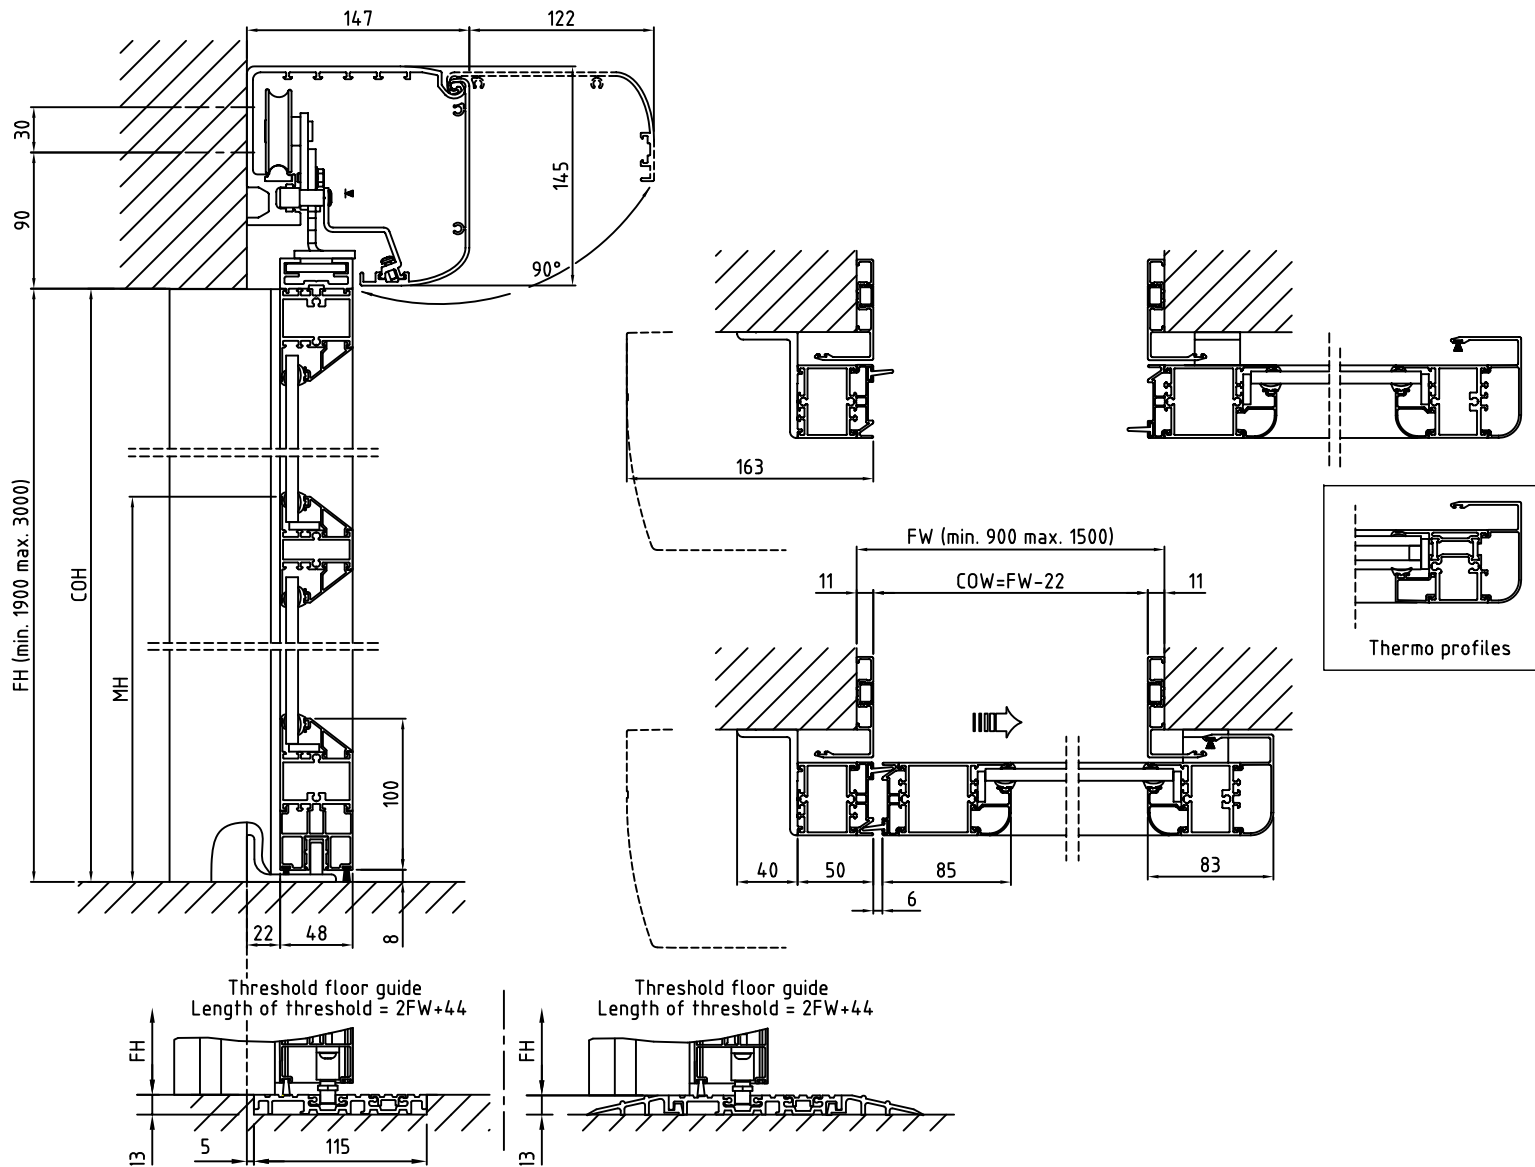

State when ordering

- FW=.....mm
- FH=.....mm
- COW=.....mm
- COH=.....mm
- CL=.....mm
- Midrail 70
- Midrail 150
- MH=.....mm
- Bottom rail 178

Surface treatment

- Silver anodized
- Special anodized.....
- RAL.....
- Special powder coating.....
-

Glass

- 6 mm laminated glass
- 8 mm laminated glass
- 6 mm tempered glass
- 8 mm tempered glass

(Rectangular glazing beads)

- 6/10/6 mm Insulated lam. glass
- 8/24/8 mm Insulated lam. glass

- Thermo profiles

Installation

- Floor heating
- Other

Scale 1:5

Customer:	Ref:
Door id:	Date:
Project No:	Sign:

ADS Automatic door system
Frame UniSlide
1 Panel wall mounted opening right
Article No. 800060

7	832967
---	--------