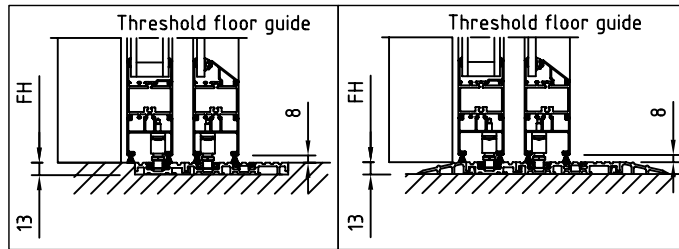

State when ordering

- FW=.....mm
- FH=.....mm
- COW=.....mm
- COH=.....mm
- Cover
- CL=.....mm
- Midrail 70
- Midrail 150
- MH=.....mm
- Bottom rail 178

Surface treatment

- Silver anodized
- Special anodized.....
- RAL.....
- Special powder coating.....
-

Glass

- (For all glasses: FW max. 1550 when FH=max)
- 6 mm laminated glass
 - 8 mm laminated glass
 - (Rectangular glazing beads)
 - 6/10/6 mm Insulated lam. glass
 - 8/24/8 mm Insulated lam. glass
 - Thermo profiles