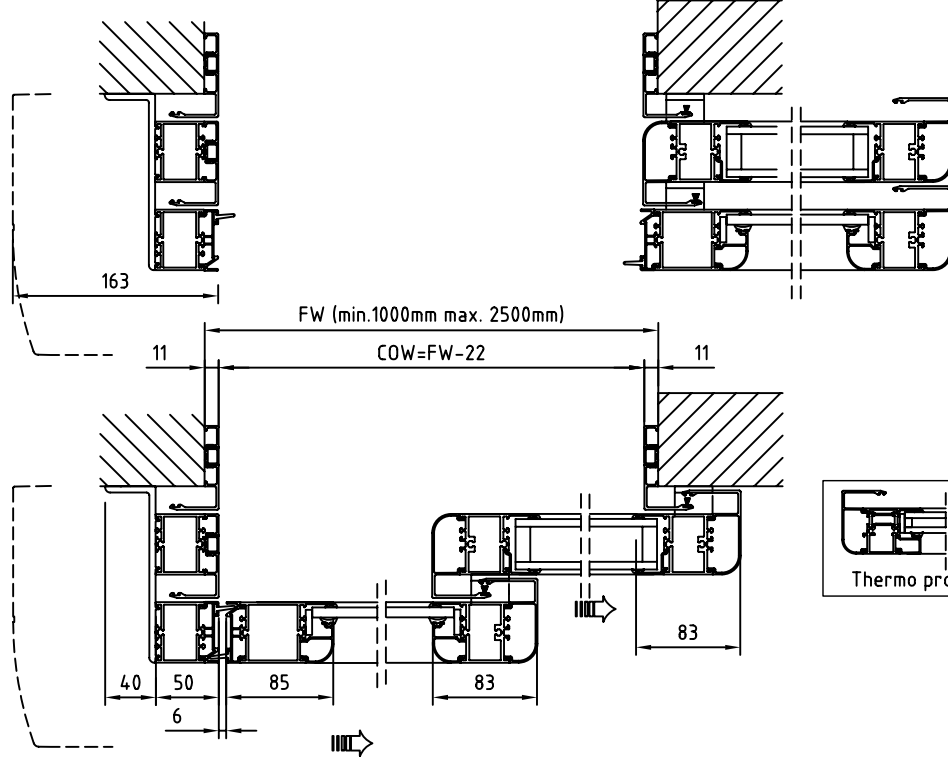

State when ordering

- FW=.....mm
- FH=.....mm
- COW=.....mm
- COH=.....mm
- Cover
- CL=.....mm
- Midrail 70
- Midrail 150
- MH=.....mm
- Bottom rail 178

Surface treatment

- Silver anodized
- Special anodized.....
- RAL.....
- Special powder coating.....
-

Glass

- (For all glasses: FW max. 1550 when FH=max)
- 6 mm laminated glass
 - 8 mm laminated glass
 - (Rectangular glazing beads)
 - 6/10/6 mm Insulated lam. glass
 - 8/24/8 mm Insulated lam. glass
 - Thermo profiles

Sign:

ADS Frame telescopic
2 Panel wall mounted right
Article No. 800154

7

832986