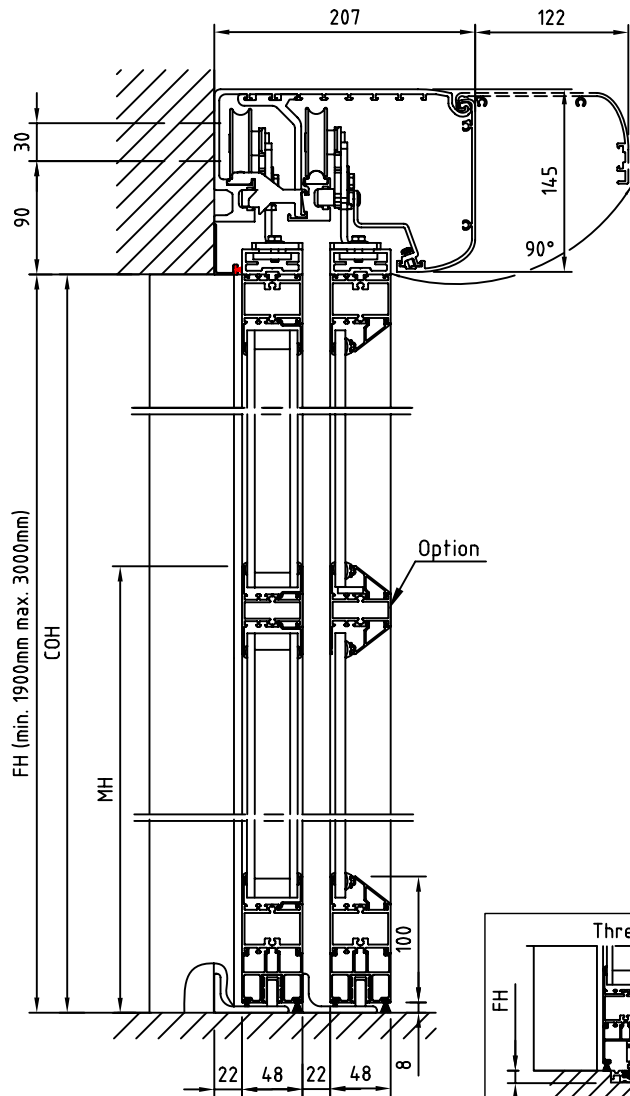

State when ordering

- FW=.....mm
- FH=.....mm
- COW=.....mm
- COH=.....mm
- Cover
- CL=.....mm
- Midrail 70
- Midrail 150
- MH=.....mm
- Bottom rail 178

Surface treatment

- Silver anodized
- Special anodized.....
- RAL.....
- Special powder coating.....
-

Glass

- (For all glasses: FW max. 1550 when FH=max)
- 6 mm laminated glass
 - 8 mm laminated glass
 - (Rectangular glazing beads)
 - 6/10/6 mm Insulated lam. glass
 - 8/24/8 mm Insulated lam. glass
 - Thermo profiles

Sign:

ADS Frame telescopic
2 Panel wall mounted right
Article No. 800154

7

832986