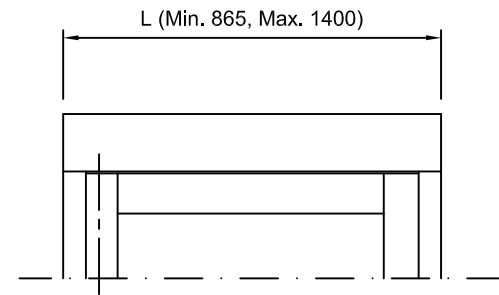

CL Pivot point
 N Normal opening direction
 P Escape opening direction
 Note! State L and B when ordering

Scale 1:4, 1:20

IK-A

Swing door operator

besam 

5

173500