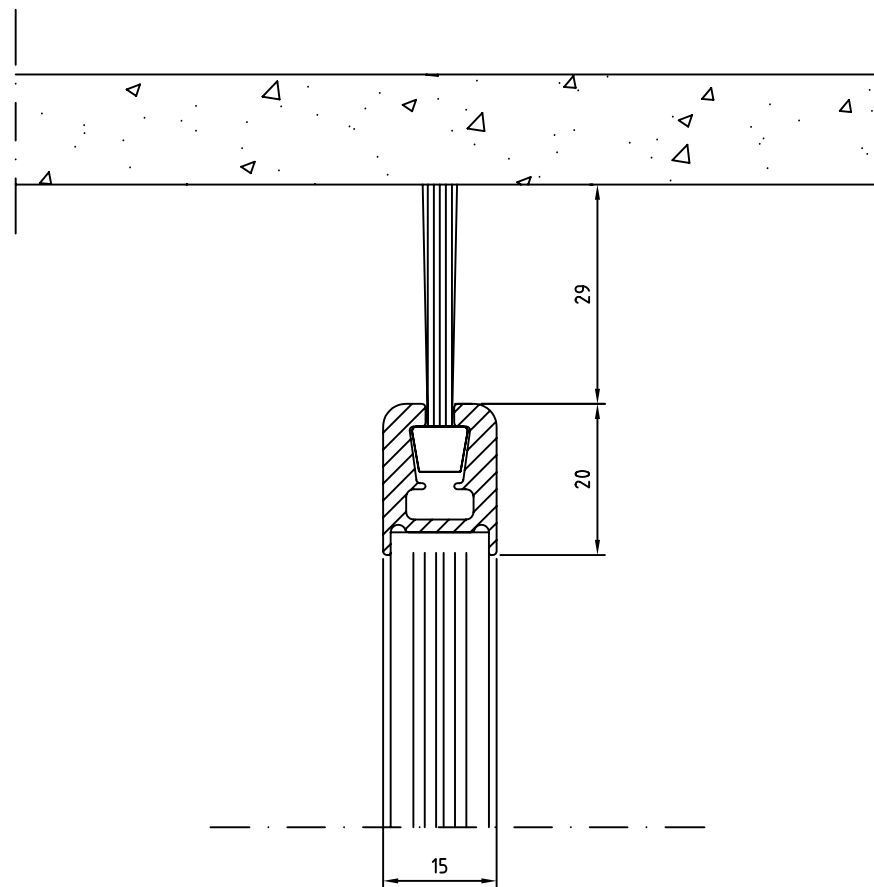

Revolving door
RD3/4 Slim centerless
Section Center shaft - door

besam 

1

1002841

Scale 1:1

Revolving door
RD3/4 Slim
Section Top of fascia

besam 

1

1002842

Scale 1:1

Revolving door
RD3/4 Slim
Section Outer wall - fascia

besam 

1

1002843

Scale 1:1

Revolving door
RD3/4 Slim
Section Bottom - outer wall

besam 

1

1002844

Scale 1:1

Revolving door
RD3/4 Slim
Section Ceiling - door

besam 

1

1002845