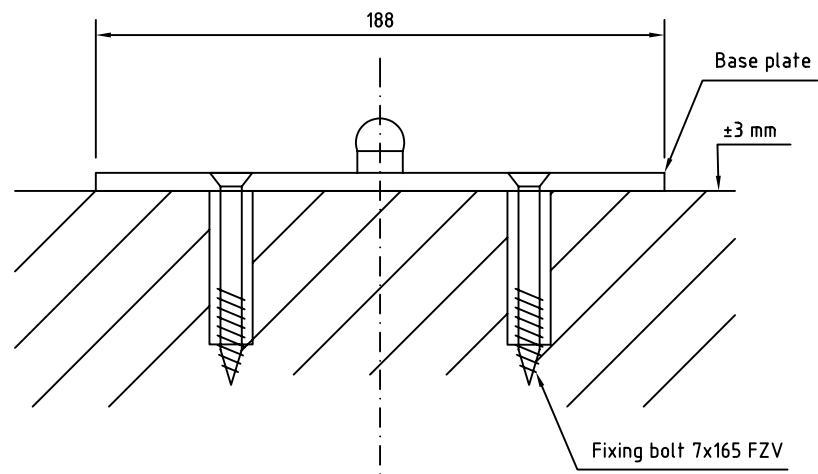

W1 = Weight (kg) distributed over the fixing rail
W2 = Weight (kg) distributed over the base plate

Revolving door RD3/4
Floor preparation

For details see dwg. 1002800

2

1002799

A-A

B-B
Frame

B-B
Slim

besam 

1

1002834

	-18	-21	-24	-27	-30
D	1800	2100	2400	2700	3000
TW	793	943	1093	1243	1393
R1	940	1090	1240	1390	1540
R2	900	1050	1200	1350	1500

Revolving door
RD3-18/30 Slim
Top view

besam 

1

1002835